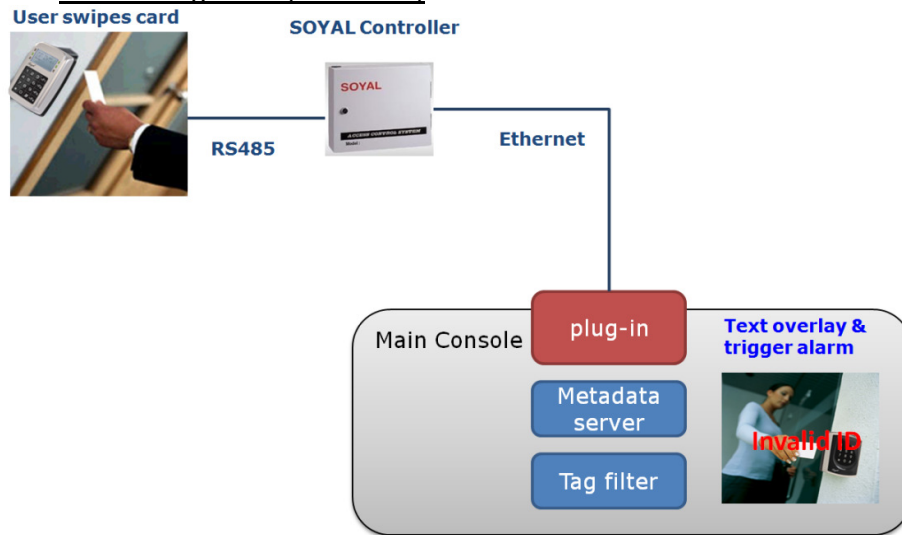

## NUUO Mainconsole now integrated with SOYAL Access Control solution

NUUO Mainconsole (VMS, DVR and Hybrid system) is integrated with SOYAL Access Control solution at the software version of 4.0. With this integration, the card ID, door ID and the other information with access control system can be displayed on live view, playback and used to trigger user-defined alarms. For example, NUUO Mainconsole sends an alarm to alert the security guard when a fake security card is being used at any access control door reader. The system will store the information from access control and special events in a secured, keyword-searchable database with video attached for easy review.

### System Architecture:

#### ■ SOYAL integration (via SOYAL)

#### ■ SOYAL integration (via SOYAL Client)

September 2012

The NUUO Mainconsole (VMS) integration with SOYAL Access Control provides the features below,

- ♦ Fully compatible and scalable with NUUO Mainconsole family (NVR, DVR and hybrid systems) and CMS for single site or chained operation.
- ♦ Display card ID, door ID and other information from access control system from multiple locations.
- ♦ Record access control data with surveillance video
- ♦ 10 user-defined access control alarms allowing customization such as invalid card ID...etc.
- ♦ Up to 10 instant responses for each access control event.
- ♦ Keyword search to filter out suspicious access control across multiple access control system database.