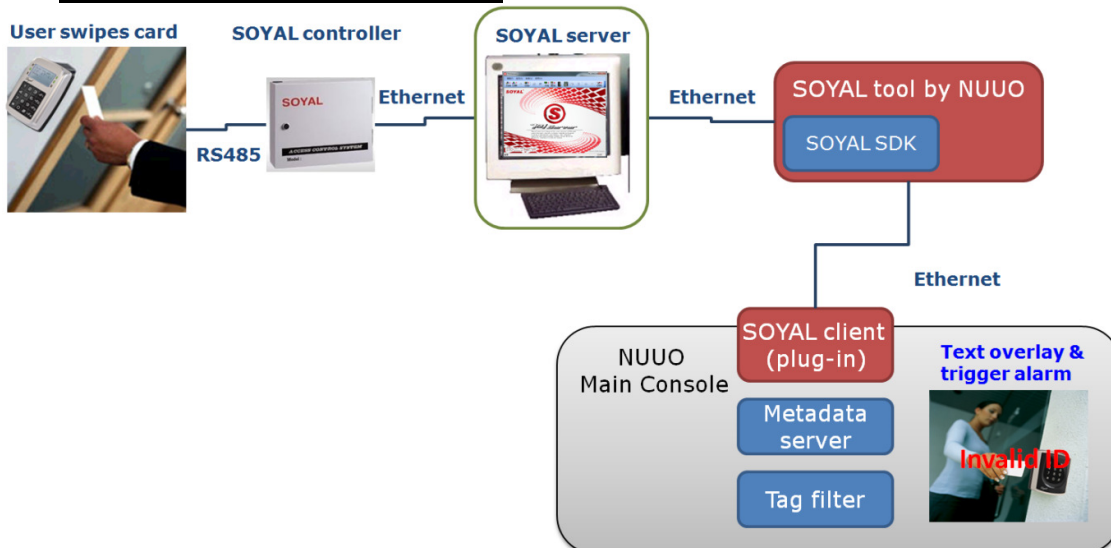

## NUUO Mainconsole now integrated with SOYAL Access Control solution

NUUO Mainconsole (VMS, DVR and Hybrid system) is integrated with SOYAL Access Control solution at the software version of 4.0. With this integration, the card ID, door ID and the other information with access control system can be displayed on live view, playback and used to trigger user-defined alarms. For example, NUUO Mainconsole sends an alarm to alert the security guard when a fake security card is being used at any access control door reader. The system will store the information from access control and special events in a secured, keyword-searchable database with video attached for easy review.

### System Architecture:

#### ■ SOYAL integration (via SOYAL)

#### ■ SOYAL integration (via SOYAL Client)

September 2012

The NUUO Mainconsole (VMS) integration with SOYAL Access Control provides the features below,

- ♦ Fully compatible and scalable with NUUO Mainconsole family (NVR, DVR and hybrid systems) and CMS for single site or chained operation.
- ♦ Display card ID, door ID and other information from access control system from multiple locations.
- ♦ Record access control data with surveillance video
- ♦ 10 user-defined access control alarms allowing customization such as invalid card ID...etc.
- ♦ Up to 10 instant responses for each access control event.
- ♦ Keyword search to filter out suspicious access control across multiple access control system database.