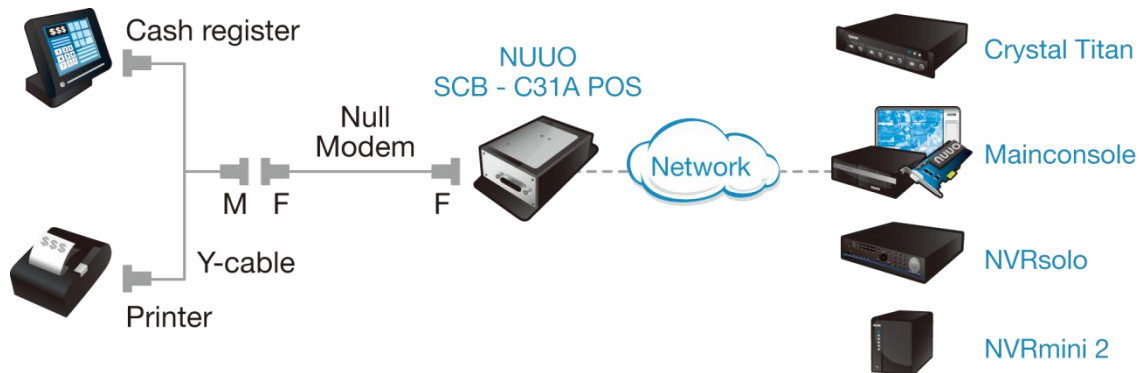

NUUO POS Compatibility list

(1) Connect to POS register through RS-232

If your POS register has the interface of RS-232 or COM port, you just need to check if your printer can receive the data through RS-232 and print. In this case, you need to purchase one physical NUUO POS BOX (SCB-C31A POS).

NUUO POS Solution supports POS software system by the following brands and models,

Brand	model	Connectivity	Client
Casio	TK3200	RS-232	C31A
Casio	UP360/370	RS-232	C31A
Casio	SE-S300	RS-232	C31A
Casio	SE-S2000	RS-232	C31A
IBM	IBM SurePOS 100 Series	RS-232	C31A
IBM	IBM SurePOS 300 Series	RS-232	C31A
IBM	IBM SurePOS 500 Series	RS-232	C31A
IBM	IBM SurePOS 700 Series	RS-232	C31A
NCR	RealPOS 70XRT	RS-232	C31A
NCR	RealPOS 80XRT	RS-232	C31A
NCR	RealPOS 82XRT	RS-232	C31A
POSIFLEX	KS-6600 Series	RS-232	C31A
POSIFLEX	KS-7200 Series	RS-232	C31A
POSIFLEX	KS-7300 Series	RS-232	C31A
POSIFLEX	FT Series	RS-232	C31A
POSIFLEX	HT-4612X Series	RS-232	C31A
Verifone	Ruby Super II	RS-232	C31A
Verifone	Topaz Multicast	RS-232	C31A
Fujitsu	TP-X	RS-232	C31A
Fujitsu	Teampos 200M	RS-232	C31A
Sharp	Sharp XE-A207B	RS-232	C31A

Sharp	XE-A217W/	RS-232	C31A
Toshiba	ST-A10	RS-232	C31A
RSL	RS-2100M	RS-232	C31A

(2) Connect to POS register, POS software, POS server through TCP/ IP

NUUO Retail Gateway POS Solution supports the following POS brands and models. Retail Gateway is a middleware that needs to be running on a Microsoft Windows server.