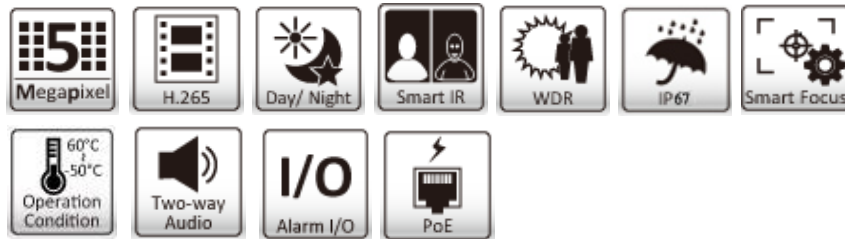

# CHAMP BL7305 5MP Motorized P-iris Outdoor Bullet

- H.265, 50% lower bitrate
- 2560 x 1920 @ 30fps
- Motorized lens + P-iris
- Adaptive IR 50m
- -50°C Low Temperature

The all new CHAMP BL7305 camera has it all. Latest H.265 compression to cut bandwidth and storage requirements in half. WDR to handle the most challenging lighting conditions. Superior low-light sensitivity that still sees when you don't. Adaptive IR Pro that not only automatically adjusts the power of the IR illuminators, but also it's angle, to fit the view angle of the motorized lens, which can be easily focused by the Smart Focus function, remotely of course. Built-in fan and heater allow the camera to operate in the most extreme environments (-50°C to 60°C).

## Features

- 30 fps @ 2560 x 1920, 60fps @ 1920 X 1080
- H.265 saving 50% bandwidth
- Motorized 3.6 - 10 mm, F1.5, P-iris, Smart focus
- Adaptive IR 50m
- WDR
- Smart feature: Adaptive IR, Corridor Mode, ROI
- Defog
- RS-485 supports pan/ tilt motors
- Two-way audio, line in and line out
- 1 x alarm input, 1 x alarm output
- Edge storage
- -50°C low temperature
- IP67 weatherproof
- SSL v3 advanced HTTPS encryption
- Supports Samba network storage
- Multi-lingual user interface
- ONVIF 2.4 and Profile S compliant
- Free 32-channel CHAMP NVR software

<b>Video streaming</b>	Simultaneous Motion JPEG, H.264, H.265 Controllable frame rate and bandwidth Support unicast (Real Time Streaming Protocol)
<b>Image settings</b>	Rotation: mirror, flip, mirror flip WDR Brightness, contrast, saturation, sharpness Overlay capabilities: time, date, text and privacy Image ROI, corridor mode Defog