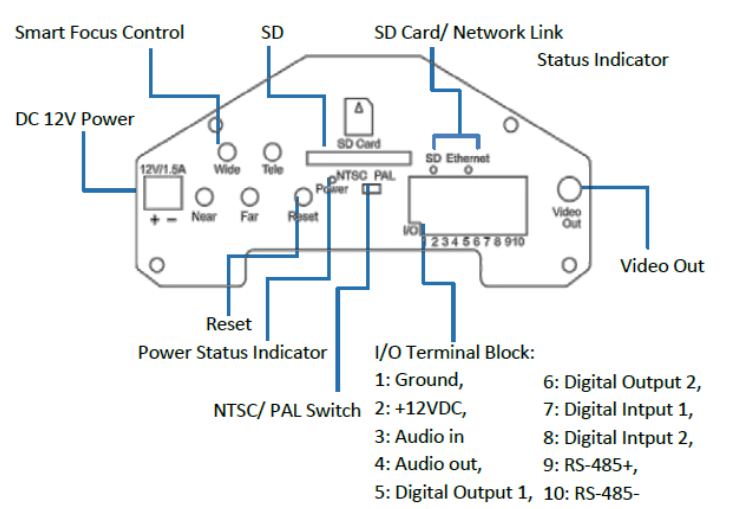

Alarm and Event Support	
Alarm and event management	Input: network link down, alarm input, motion detection, periodical, audio detection Output: network storage, FTP, SMTP, HTTP event, alarm out, HTTP server Pre- and post alarm buffer

System	
	RJ-45 for Ethernet 10/100/1000 Base-T (with PoE) 2 pin terminal blocks for DC power Smart Focus control buttons Terminal blocks for alarm input/ alarm output Line in/ line out Reset push button NTSC/ PAL switch RCA connector for analog video output

Local storage	SD/ SDHC/ SDXC card slot Power status indicator Network link indicator SD card status indicator

Software integration	ONVIF 2.4 & Profile S

General	
Casing	Aluminum casing
Housing	IP67 rated weatherproof housing
Power	12V DC, 2A Power consumption: Max 19.5W PoE (Power over Ethernet) built-in IEEE 802.3af/ at(Class 0)
Operating conditions	-50 ~ 60 °C (-58 ~ 140 °F)
Installation, management, and maintenance	camera management tool and web - based configuration. Configuration of backup and restore firmware upgrades over HTTP, firmware available at www.champsolution.com
Dimensions	383 x 152 x (15.1" x 6.0" x 9.6")
Weight	2170g (4.78lb) excl. power supply
Included accessories	Quick installation guide, mounting and connector kits
Certification	CE, FCC, RoHS

Integration	
Video management software	CHAMP software, for viewing, recording and archiving up to 32 cameras

Part Names and Functions