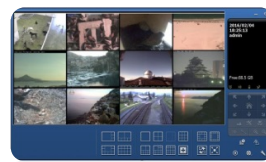

• ONVIF

All IP cameras are ONVIF 2.x & Profile S compliant, and continuously upgraded to comply with the latest versions