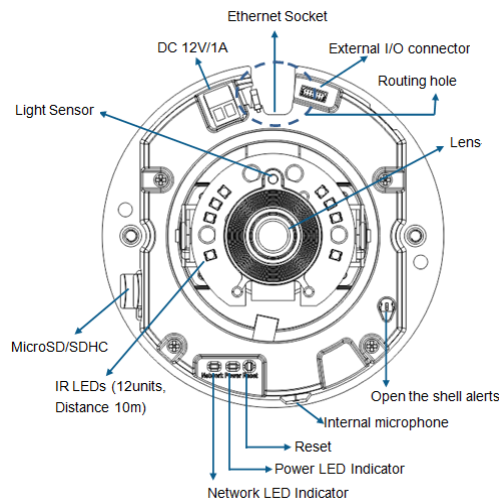

System	
Local storage	MicroSD card slot ONVIF 2.4 & Profile S
System	RJ-45 Ethernet 10/ 100 Base-T(PoE) Reset button 2pin terminal block for DC power 6pin cable for 1 alarm input, 1 output, 1 audio line in, 1 audio line out

General	
Casing	IK08 vandal proof aluminum casing
Housing	IP66 rated weatherproof (option)
Power	12V DC or PoE IEEE 802.3af class 1 Power consumption: Max. 6.1W PoE Power consumption: Max 5.14W
Operating conditions	-10 ~ 60 °C (14 ~ 140 °F)
Installation, management, and maintenance	camera management tool on CD and web-based configuration. Configuration of backup and restore firmware upgrades over HTTP.
Minimum web browsing requirement	Pentium 4 2.8GHz (or equivalent AMD) 256MB RAM graphic cards (or equivalent on-board graphic cards) 1G RAM Windows XP, Vista or Windows 7 Mac OS Leopard 10.5 or later
Dimensions (HxWxD)	φ115 x 70mm (3.9" x 2.7") φ115 x 103.7mm (3.9" x4.14.7") junction box is included
Weight	300g (0.66lb) excl. power supply
Included accessories	Quick installation guide, mounting and connector kits Download on website (Camera Installation Tool, Video Management Tool, User Manuals, Camera LanguagePacks)
Certification	CE, FCC, RoHS

Integration software	
software	For viewing, recording and archiving up to 32 ch cameras

Part Names and Functions

Dimensions