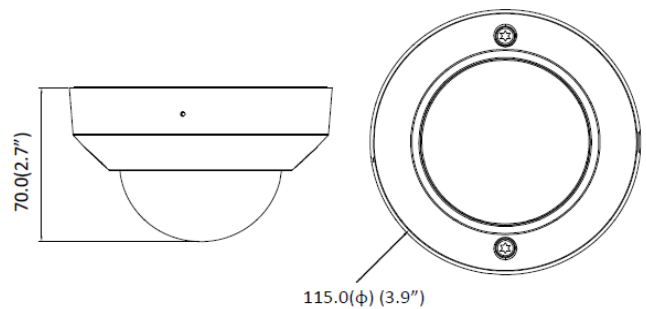

Unit: mm (inches)

B1, No.207-1, Sec. 3, Beixin Rd., Xindian Dist., New Taipei City 231, Taiwan | www.champsolution.com

Tel : +886-2-7739-2260 | Fax : +886-2-7703-3377 | Mail : inquiry@champsolution.com

© 2015 All rights reserved. THIS DOCUMENT IS PROVIDED FOR INFORMATIONAL PURPOSES ONLY AND IS NOT INTENDED AS ADVERTISING. ALL WARRANTIES RELATING TO THE INFORMATION IN THIS DOCUMENT, EITHER EXPRESS OR IMPLIED, ARE DISCLAIMED TO THE MAXIMUM EXTENT ALLOWED BY LAW. THE INFORMATION IN THIS DOCUMENT IS SUBJECT TO CHANGE WITHOUT NOTICE. ALL MENTIONED BRAND NAMES ARE REGISTERED TRADEMARKS AND PROPERTY OF THEIR OWNERS.