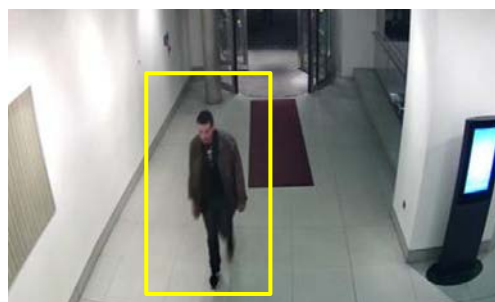

## Features

- Full HD 1080p
- 1/2.8" SONY Exmor CMOS sensor
- H.264 and Motion JPEG compression
- 30 fps at 1920 x 1080
- 2.8mm, F1.8 megapixel fixed lens
- True day & night with automatic removable IR-cut filter
- Smart IR 20m
- Corridor mode
- ROI(region of interested)
- Two-way audio and built-in microphone
- Tampering detection
- 1 x alarm input, 1 x alarm output
- Edge storage
- -10°C low temperature
- IK08 vandal-proof
- IP66 weatherproof
- Screw-less 3-axis angle adjustment for easy installation on wall or ceiling
- SSL v3 advanced HTTPS encryption
- Supports Samba network storage
- Multi-lingual user interface
- ONVIF 2.4 and Profile S compliant
- Free 32-channel NVR software

## Smart IR, Corridor Mode, ROI

Smart IR OFF

Smart IR ON

Corridor Mode

ROI(region of interested)  
Save streaming by allocating more bandwidth on the important monitoring area.