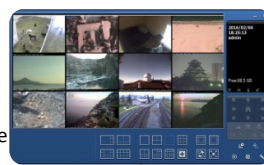

## Applications

1. City Surveillance
2. Industrial

### • Free 32ch NVR Software

The most professional NVR software you can get for free!

- Support up to 32 channels
- Remote playback 4 channels
- Multi-site / multi-server
- Transcoding (record high quality, transcode to different resolution/ frame rate for
- remote client to save bandwidth)
- iOS/ Android mobile client (multi-channel live view | playback | PTZ & I/O control)
- E-maps (up to 4 layers | unlimited number of maps | video preview)
- Dual monitor
- ePTZ
- Multi-lingual user interface