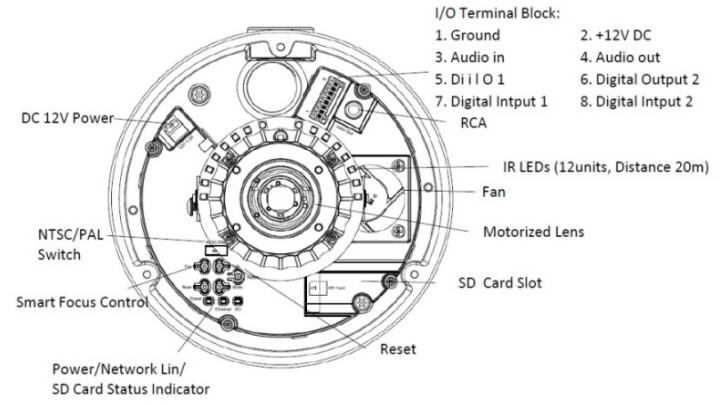

## System

<b>Local storage</b>	SD/ SDHC/ SDXC card slot
<b>System</b>	RJ-45 for Ethernet 10/100/1000 Base-T (with PoE) 2 pin terminal blocks for DC power Smart Focus control buttons Terminal blocks for alarm input/ alarm output Line in/ line out Reset push button NTSC/ PAL switch RCA connector for analog video output

<b>Power status indicator</b>	Power status indicator
<b>Network link indicator</b>	Network link indicator
<b>SD card status indicator</b>	SD card status indicator

## Software integration

ONVIF 2.4 & Profile S

## Dimensions