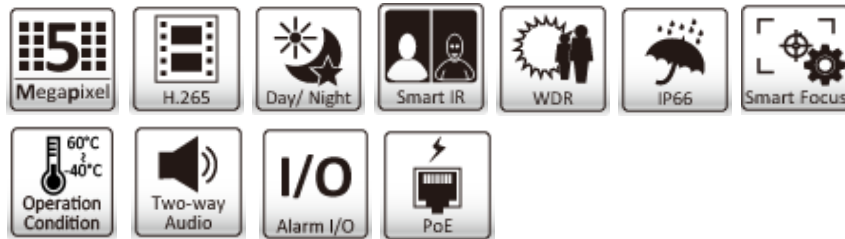

# CHAMP BL7305 5MP Motorized P-iris Outdoor Bullet

- H.265, 50% lower bitrate
- 2560 x 1920 @ 30fps
- Motorized lens + P-iris
- Adaptive IR 40m
- -40°C Low Temperature

The all new CHAMP BL7305 camera has it all. Latest H.265 compression to cut bandwidth and storage requirements in half. WDR to handle the most challenging lighting conditions. Superior low-light sensitivity that still sees when you don't. Adaptive IR Pro that not only automatically adjusts the power of the IR illuminators, but also it's angle, to fit the view angle of the motorized lens, which can be easily focused by the Smart Focus function, remotely of course. Built-in fan and heater allow the camera to operate in the most extreme environments (-40°C to 60°C).

## Features

- 30 fps @ 2560 x 1920, 60fps @ 1920 X 1080
- H.265 saving 50% bandwidth
- Motorized 3.6 - 10 mm, F1.5, P-iris, Smart focus
- Adaptive IR 40m
- WDR extreme
- Smart feature: Adaptive IR, Corridor Mode, ROI
- Defog
- RS-485 supports pan/ tilt motors
- Two-way audio, line in and line out
- 1 x alarm input, 1 x alarm output
- Edge storage
- -40°C low temperature
- IP66 weatherproof
- SSL v3 advanced HTTPS encryption
- Supports Samba network storage
- Multi-lingual user interface
- ONVIF 2.4 and Profile S compliant
- Free 32-channel CHAMP NVR software

<b>Video streaming</b>	Simultaneous Motion JPEG, H.264, H.265 Controllable frame rate and bandwidth Support unicast (Real Time Streaming Protocol)
<b>Image settings</b>	Rotation: mirror, flip, mirror flip WDR Brightness, contrast, saturation, sharpness Overlay capabilities: time, date, text and privacy Image ROI, corridor mode Defog