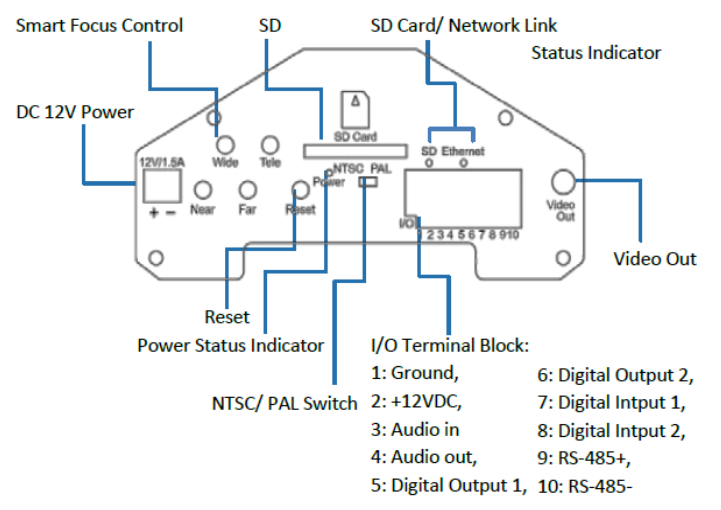

Alarm and Event Support	
Alarm and event management	Input: network link down, alarm input, motion detection, periodical, audio detection Output: network storage, FTP, SMTP, HTTP event, alarm out, HTTP server Pre-and post alarm buffer

System	
Local storage	RJ-45 for Ethernet 10/100/1000 Base-T (with PoE) 2 pin terminal blocks for DC power Smart Focus control buttons Terminal blocks for alarm input/ alarm output Line in/ line out Reset push button NTSC/ PAL switch RCA connector for analog video output
Software integration	SD/ SDHC/ SDXC card slot Power status indicator Network link indicator SD card status indicator

General	
Casing	Aluminum casing
Housing	IP66 rated weatherproof housing
Power	12V DC, 2A Power consumption: Max 19.5W PoE (Power over Ethernet) built-in IEEE 802.3af/ at(Class 0)
Operating conditions	-50 ~ 60 °C (-58 ~ 140 °F)
Installation, management, and maintenance	camera management tool on CD and web-based configuration. Configuration of backup and restore firmware upgrades over HTTP, firmware available at www.champsolution.com
Dimensions (HxWxD)	383 x 152 x (15.1" x 6.0" x 9.6")
Weight	2170g (4.78lb) excl. power supply
Included accessories	Quick installation guide, mounting and connector kits
Certification	CE, FCC, RoHS

Integration	
Video management software	CHAMP software, for viewing, recording and archiving up to 32 cameras

Part Names and Functions

Dimensions