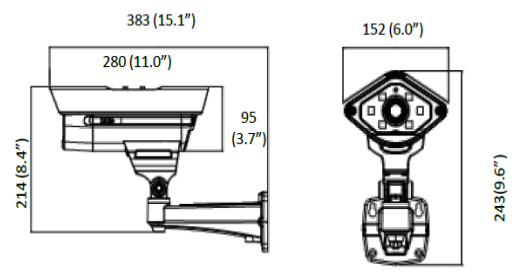

© 2015 All rights reserved. THIS DOCUMENT IS PROVIDED FOR INFORMATIONAL PURPOSES ONLY AND IS NOT INTENDED AS ADVERTISING. ALL WARRANTIES RELATING TO THE INFORMATION IN THIS DOCUMENT, EITHER EXPRESS OR IMPLIED, ARE DISCLAIMED TO THE MAXIMUM EXTENT ALLOWED BY LAW. THE INFORMATION IN THIS DOCUMENT IS SUBJECT TO CHANGE WITHOUT NOTICE. ALL MENTIONED BRAND NAMES ARE REGISTERED TRADEMARKS AND PROPERTY OF THEIR OWNERS.